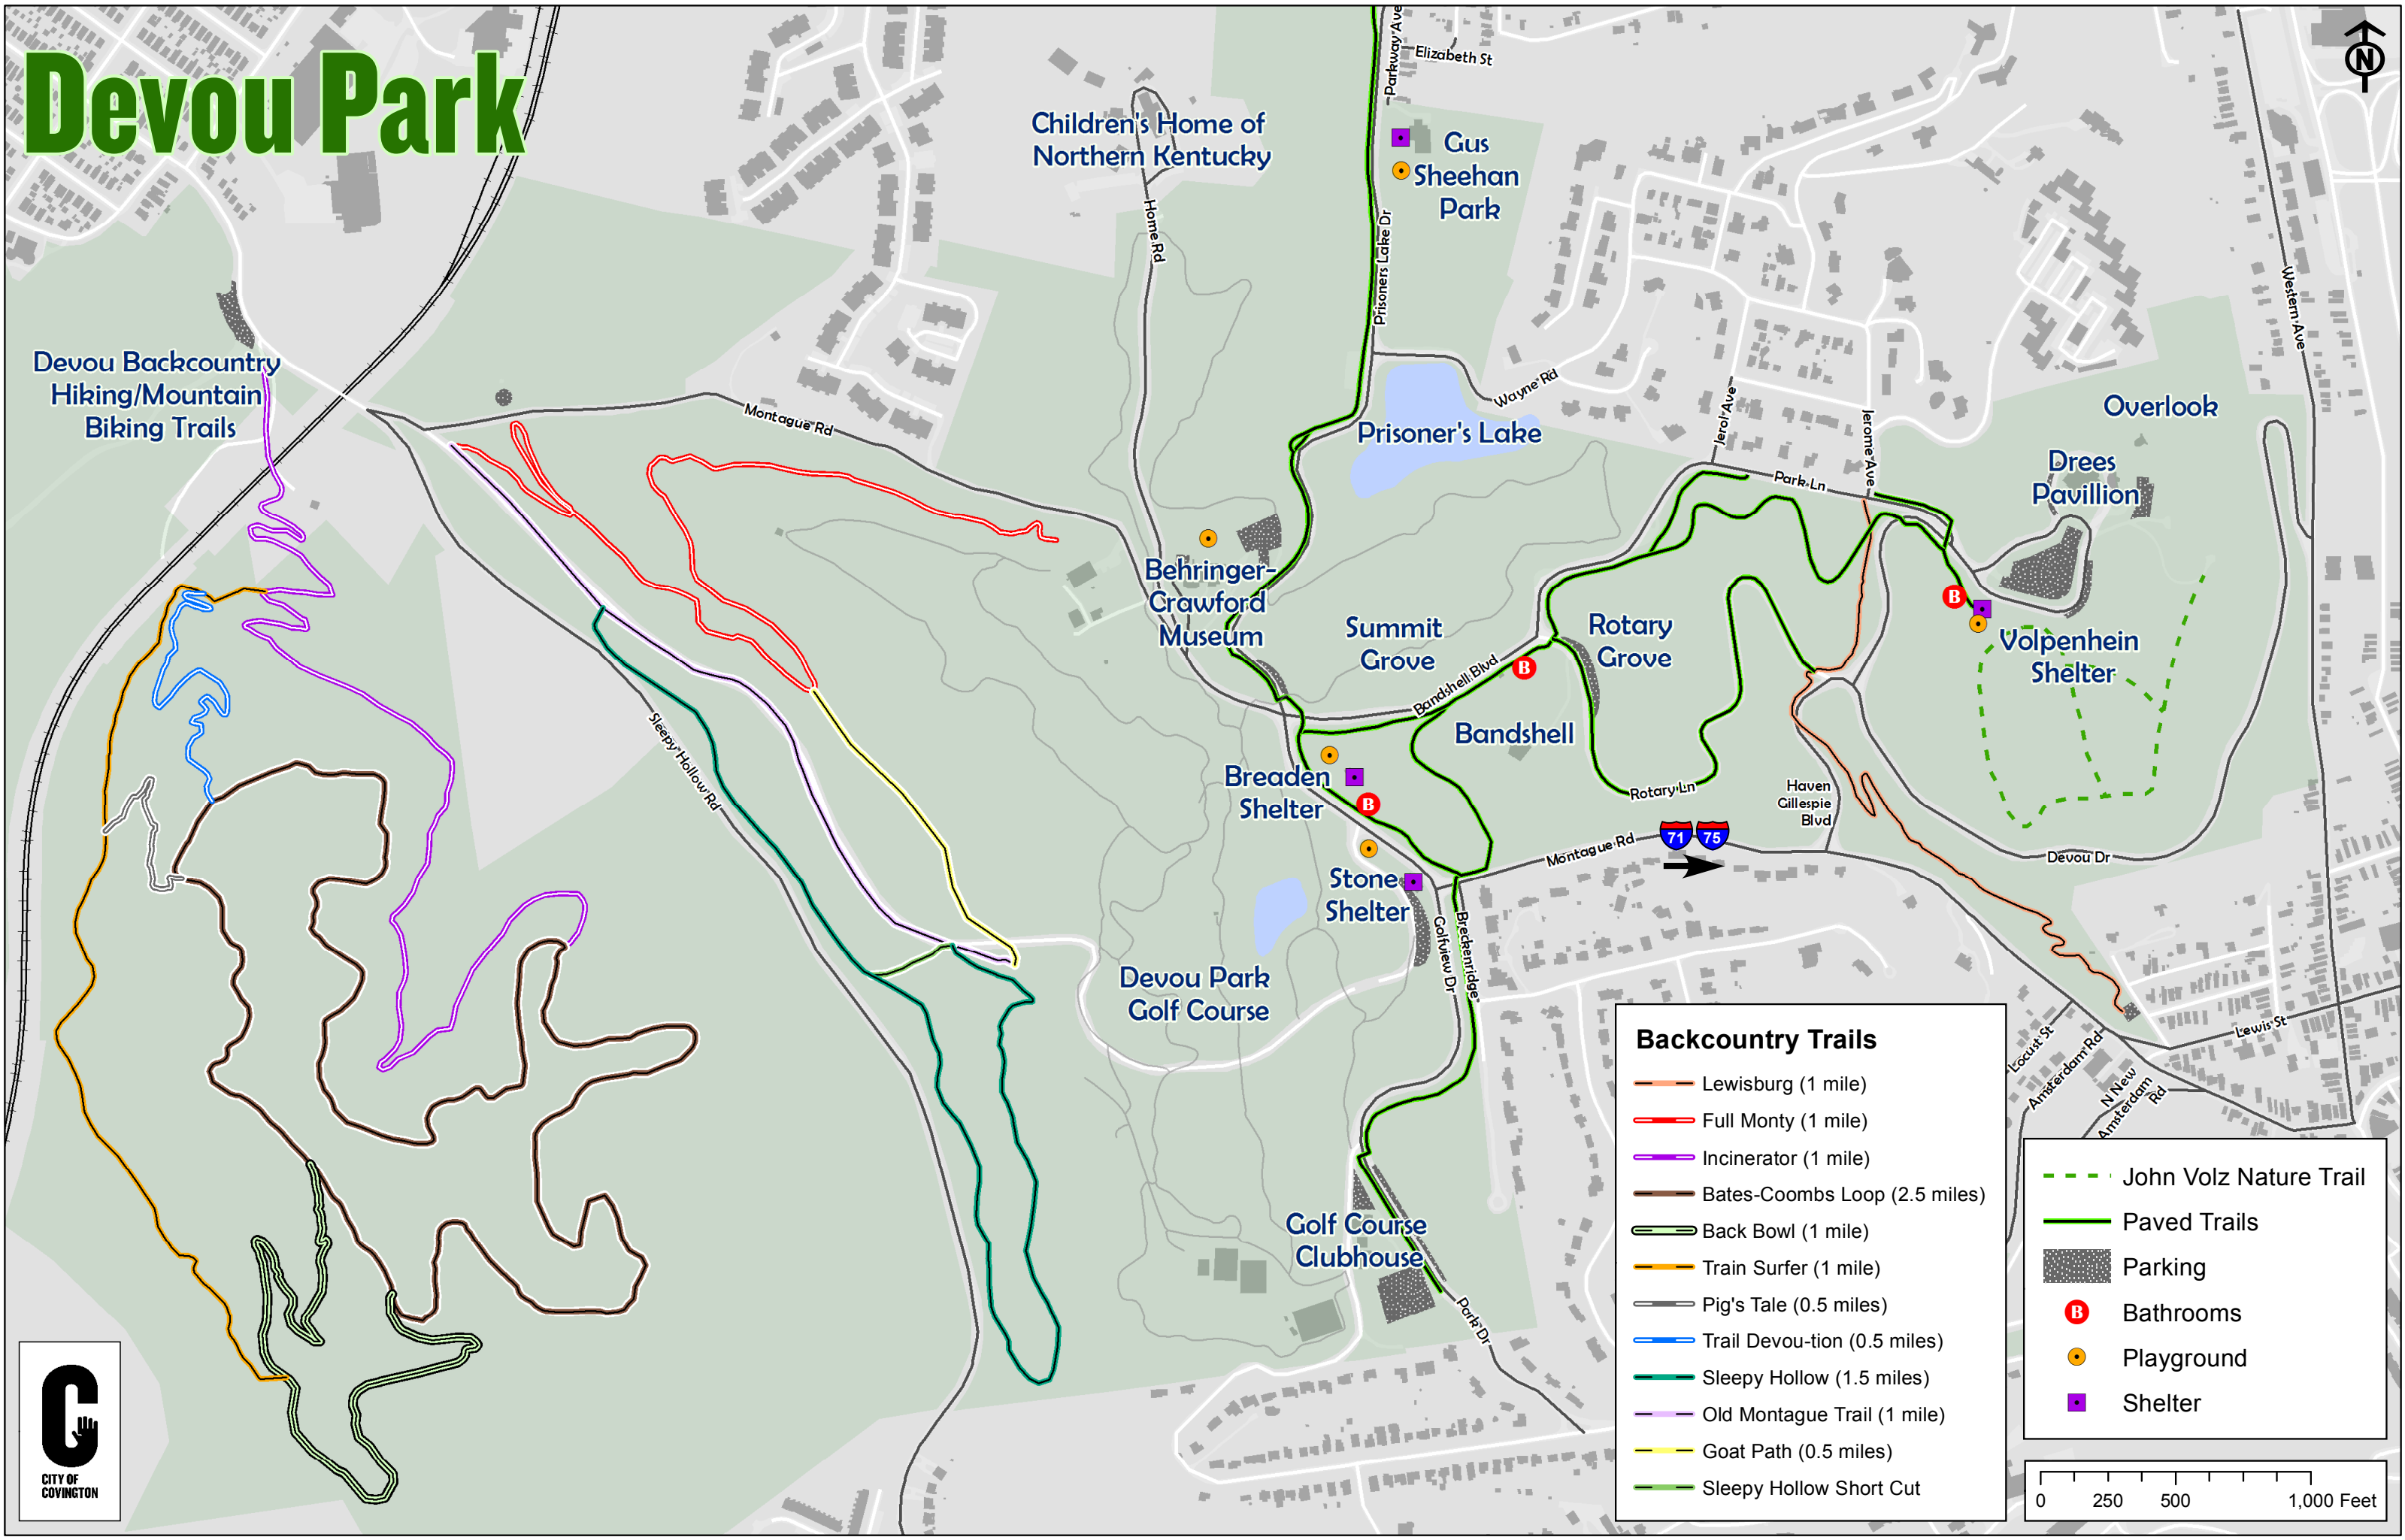

Devou Park

Devou Backcountry
Hiking/Mountain
Biking Trails

Backcountry Trails

- Lewisburg (1 mile)
- Full Monty (1 mile)
- Incinerator (1 mile)
- Bates-Coombs Loop (2.5 miles)
- Back Bowl (1 mile)
- Train Surfer (1 mile)
- Pig's Tale (0.5 miles)
- Trail Devou-tion (0.5 miles)
- Sleepy Hollow (1.5 miles)
- Old Montague Trail (1 mile)
- Goat Path (0.5 miles)
- Sleepy Hollow Short Cut

- - - John Volz Nature Trail
- Paved Trails
- Parking
- B Bathrooms
- Playground
- Shelter